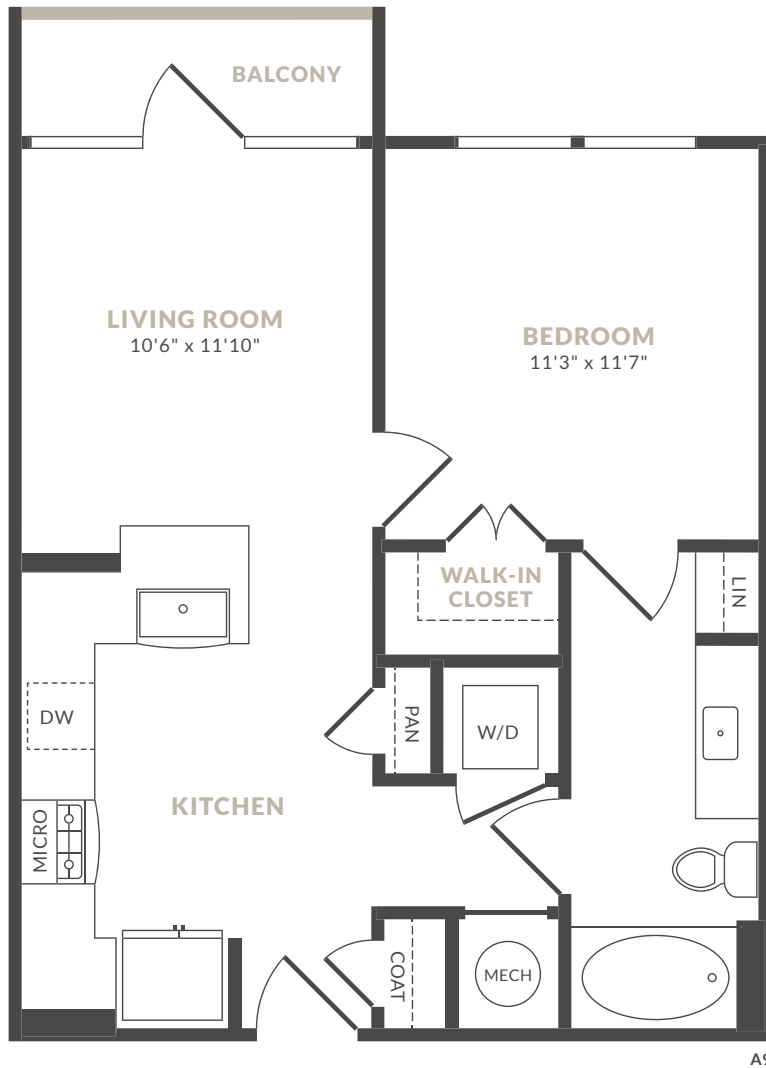

ALEXAN  
RIVER OAKS

EST. 2020

ALEXANRIVEROAKS.COM

A1

1 BEDROOM  
1 BATHROOM  
621 S.F.

Rent/Mo \_\_\_\_\_

Deposit \_\_\_\_\_

Not all homes have a balcony or patio and sizes may vary. Interior layout may vary by home. Interior layout varies to accommodate accessible features. Floor plan is an artist's rendering and may not be to scale. Square footage is approximate and may vary by unit. Availability and pricing subject to change. See an office representative for details.