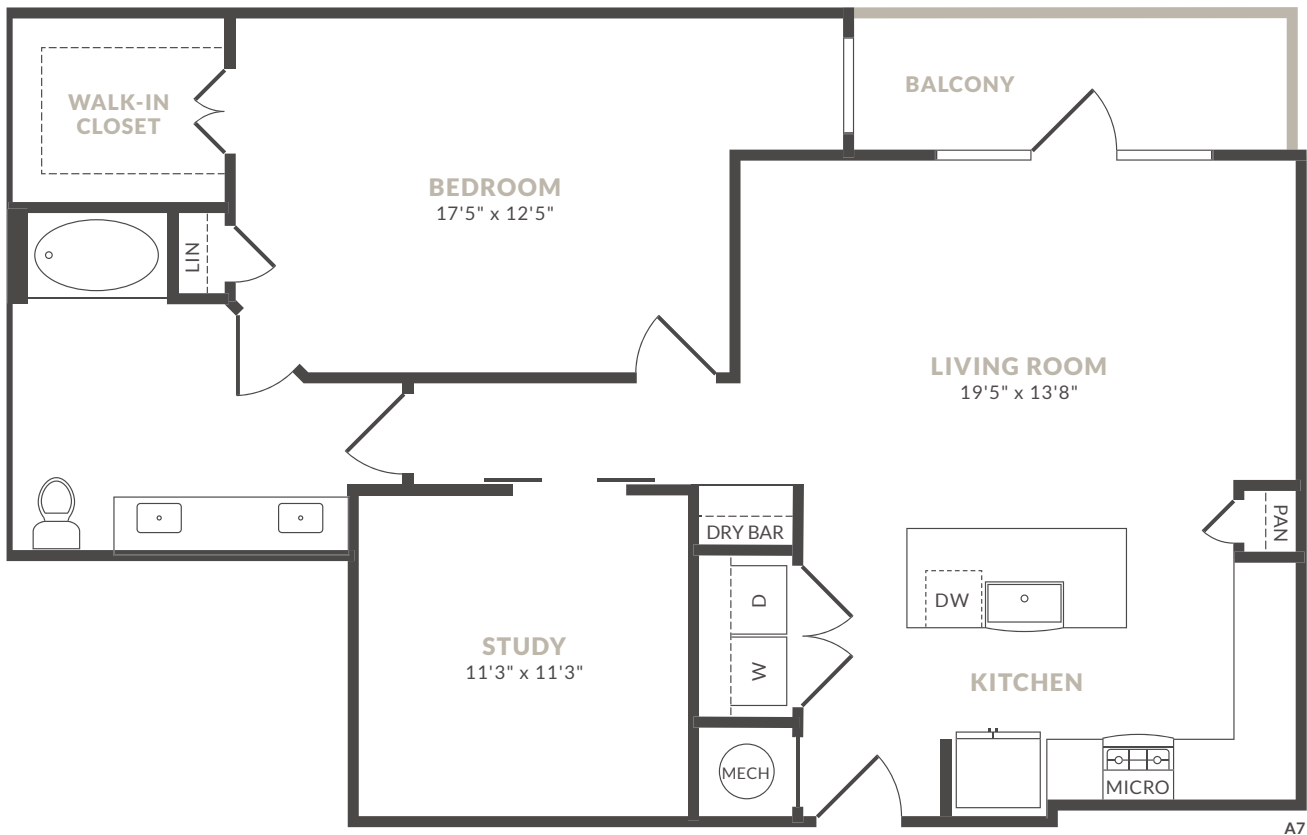

ALEXAN  
**RIVER OAKS**  
 EST. 2020

ALEXANRIVEROAKS.COM

A7

**A10**

1 BEDROOM  
 1 BATHROOM  
 1,142 S.F.

Rent/Mo \_\_\_\_\_

Deposit \_\_\_\_\_

Not all homes have a balcony or patio and sizes may vary. Interior layout may vary by home. Interior layout varies to accommodate accessible features. Floor plan is an artist's rendering and may not be to scale. Square footage is approximate and may vary by unit. Availability and pricing subject to change. See an office representative for details.