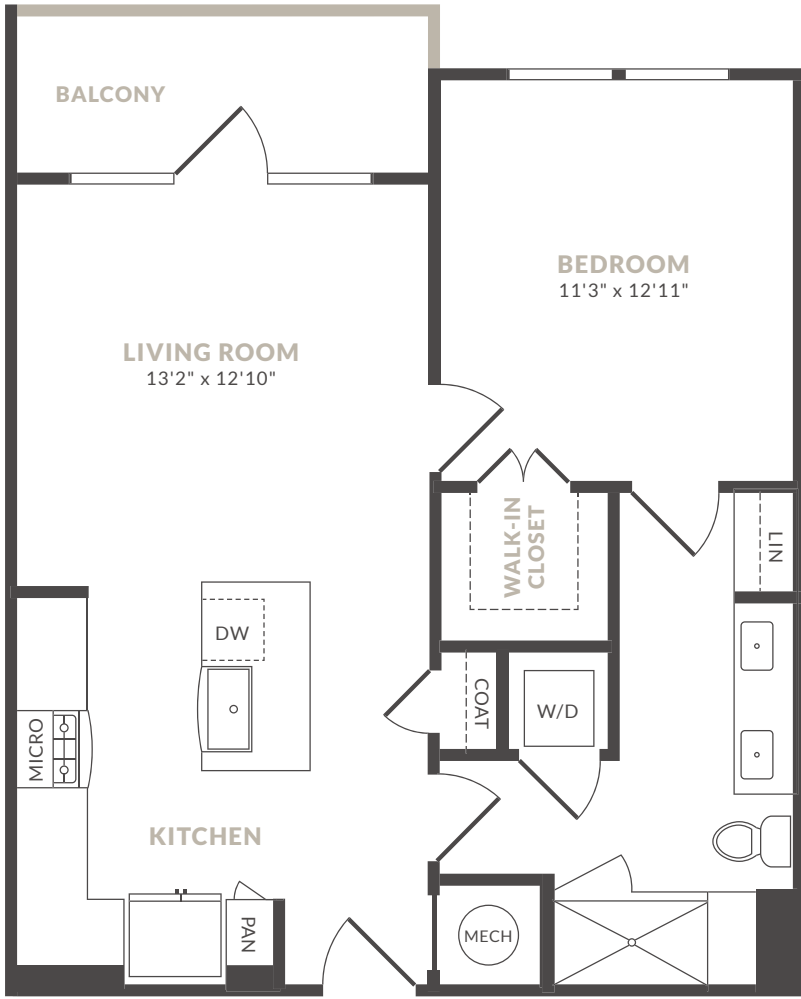

ALEXAN
RIVER OAKS

EST. 2020

ALEXANRIVEROAKS.COM

A3, A3 (TYPE-A), A3a

ALT. LAYOUTS

A4

1 BEDROOM
1 BATHROOM
734 - 746 S.F.

Rent/Mo _____

Deposit _____

Not all homes have a balcony or patio and sizes may vary. Interior layout may vary by home. Interior layout varies to accommodate accessible features. Floor plan is an artist's rendering and may not be to scale. Square footage is approximate and may vary by unit. Availability and pricing subject to change. See an office representative for details.