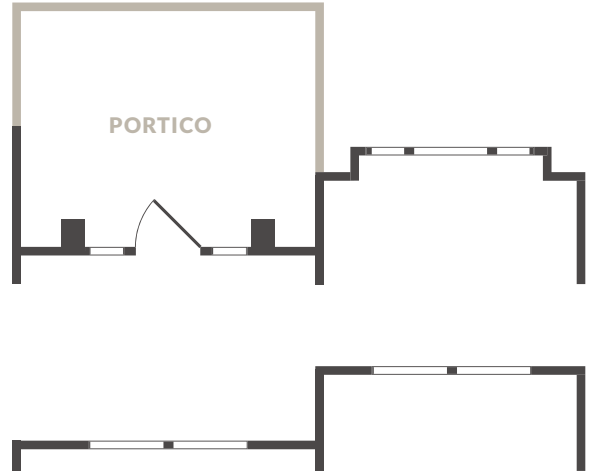

ALEXAN
RIVER OAKS

EST. 2020

ALEXANRIVEROAKS.COM

A3, A3 (TYPE-A), A3a

ALT. LAYOUTS

A4

1 BEDROOM
1 BATHROOM
734 - 746 S.F.

Rent/Mo _____

Deposit _____

Not all homes have a balcony or patio and sizes may vary. Interior layout may vary by home. Interior layout varies to accommodate accessible features. Floor plan is an artist's rendering and may not be to scale. Square footage is approximate and may vary by unit. Availability and pricing subject to change. See an office representative for details.