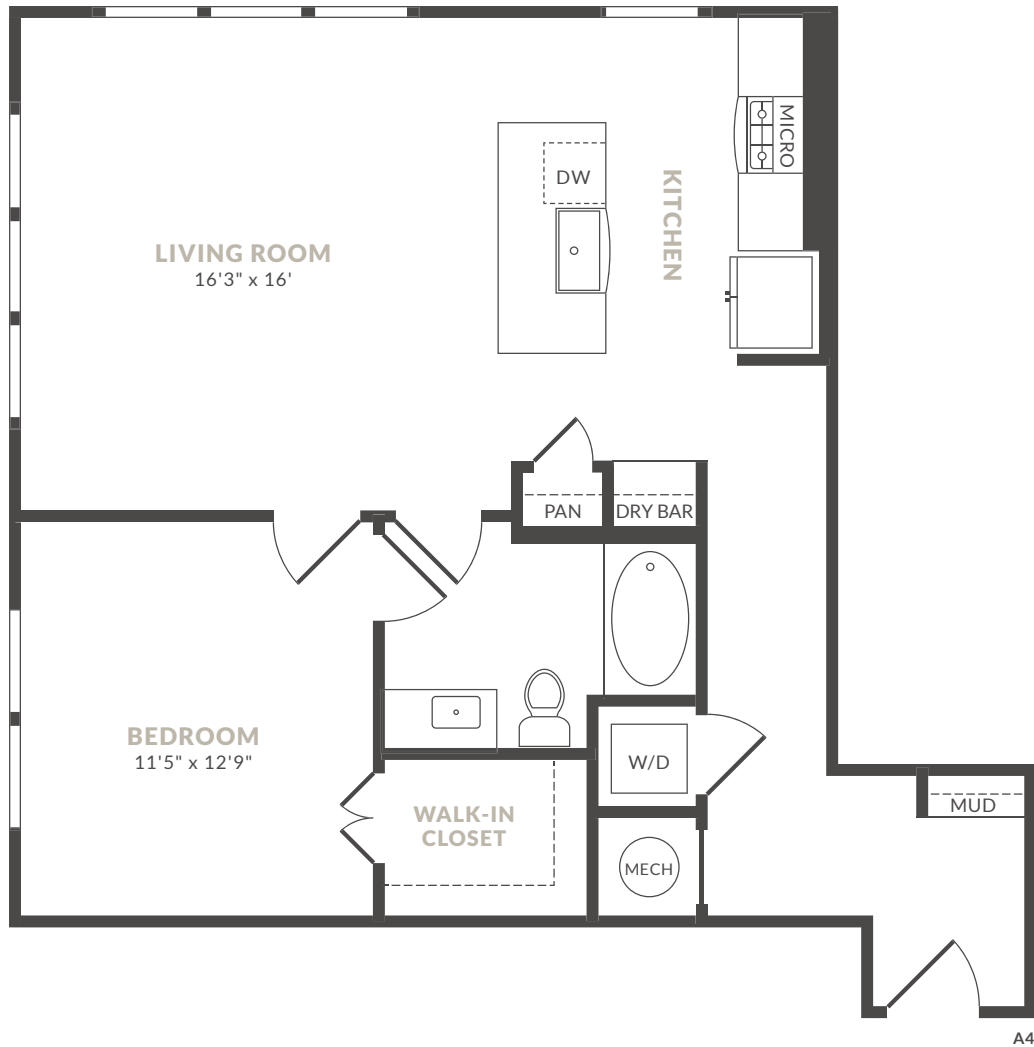

ALEXAN
RIVER OAKS

EST. 2020

ALEXANRIVEROAKS.COM

A4

A6

1 BEDROOM
1 BATHROOM
859 S.F.

Rent/Mo _____

Deposit _____

Not all homes have a balcony or patio and sizes may vary. Interior layout may vary by home. Interior layout varies to accommodate accessible features. Floor plan is an artist's rendering and may not be to scale. Square footage is approximate and may vary by unit. Availability and pricing subject to change. See an office representative for details.