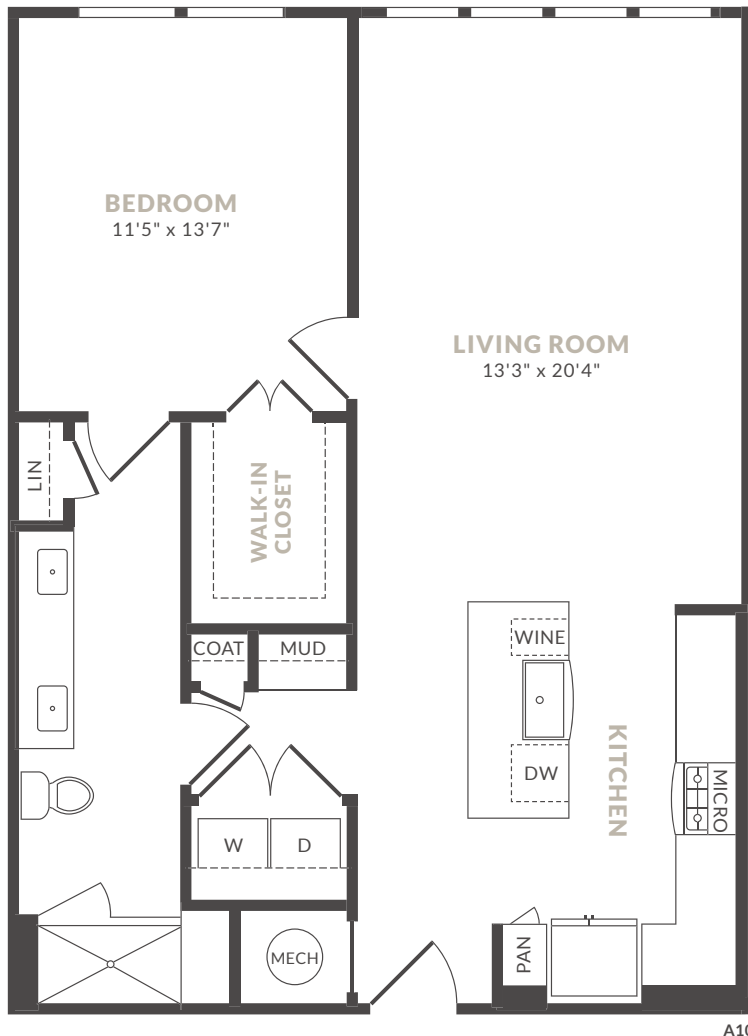

ALEXAN
RIVER OAKS

EST. 2020

ALEXANRIVEROAKS.COM

A7

1 BEDROOM
1 BATHROOM
910 S.F.

Rent/Mo _____

Deposit _____

Not all homes have a balcony or patio and sizes may vary. Interior layout may vary by home. Interior layout varies to accommodate accessible features. Floor plan is an artist's rendering and may not be to scale. Square footage is approximate and may vary by unit. Availability and pricing subject to change. See an office representative for details.