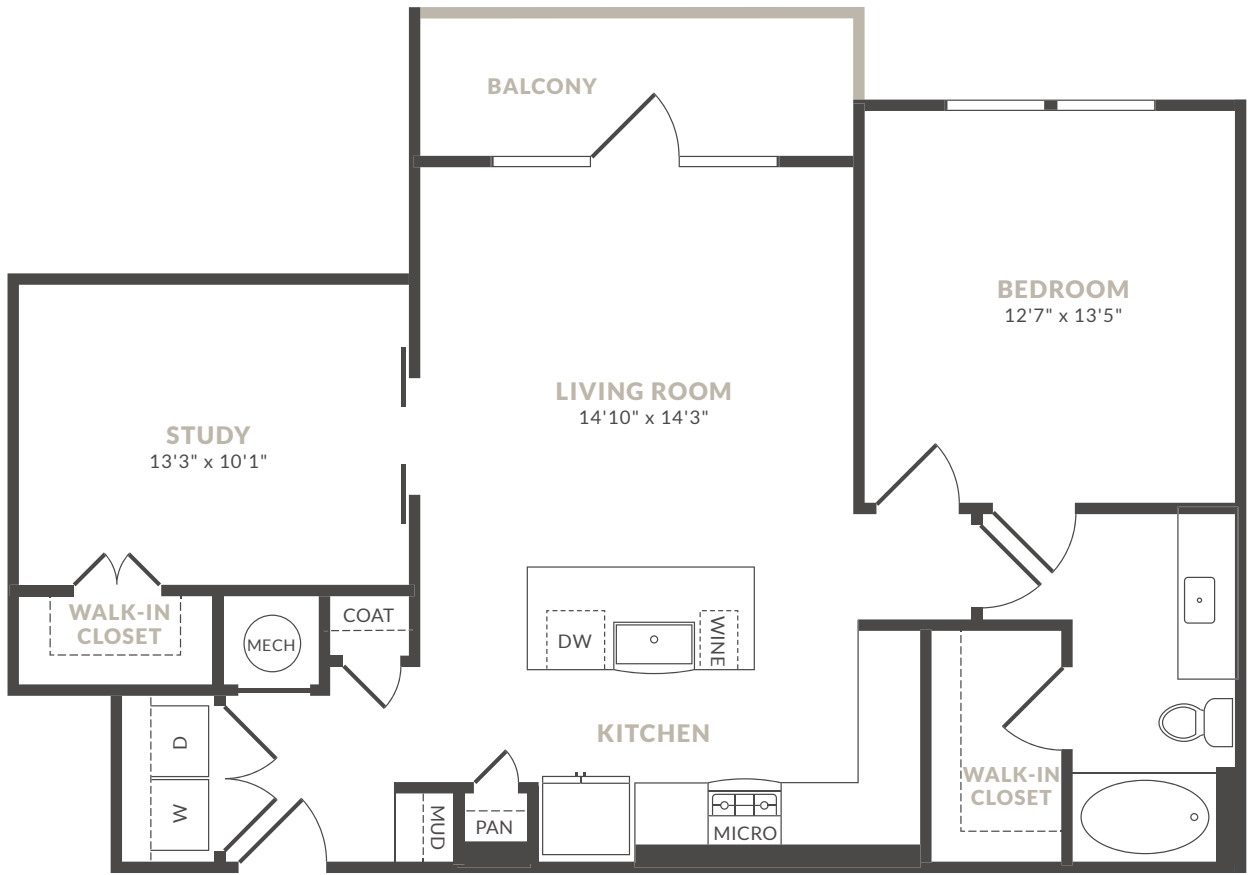

ALEXAN
RIVER OAKS

EST. 2020

ALEXANRIVEROAKS.COM

A8

A8

1 BEDROOM
1 BATHROOM
992 S.F.

Rent/Mo _____

Deposit _____

Not all homes have a balcony or patio and sizes may vary. Interior layout may vary by home. Interior layout varies to accommodate accessible features. Floor plan is an artist's rendering and may not be to scale. Square footage is approximate and may vary by unit. Availability and pricing subject to change. See an office representative for details.