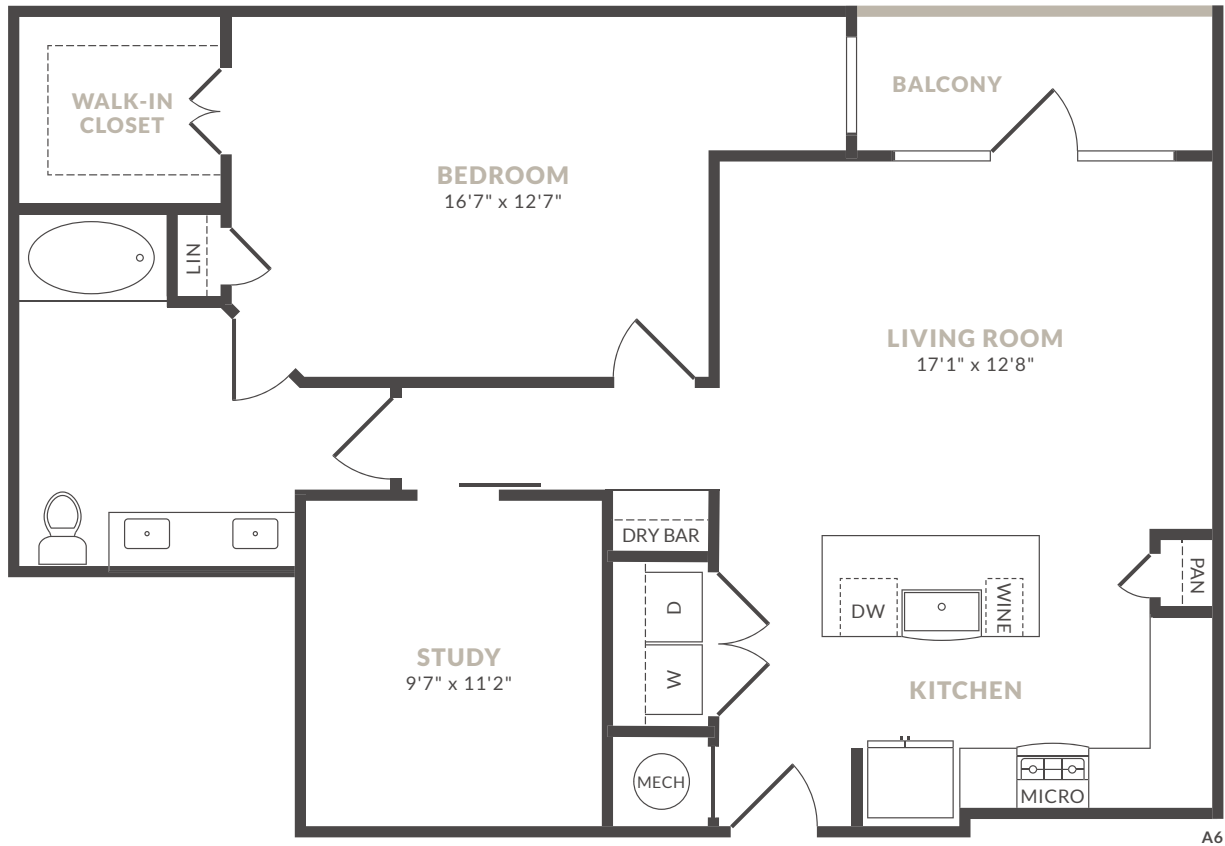

ALEXAN  
RIVER OAKS

EST. 2020

ALEXANRIVEROAKS.COM

A6

A9

1 BEDROOM  
1 BATHROOM  
1,074 S.F.

Rent/Mo \_\_\_\_\_

Deposit \_\_\_\_\_

Not all homes have a balcony or patio and sizes may vary. Interior layout may vary by home. Interior layout varies to accommodate accessible features. Floor plan is an artist's rendering and may not be to scale. Square footage is approximate and may vary by unit. Availability and pricing subject to change. See an office representative for details.