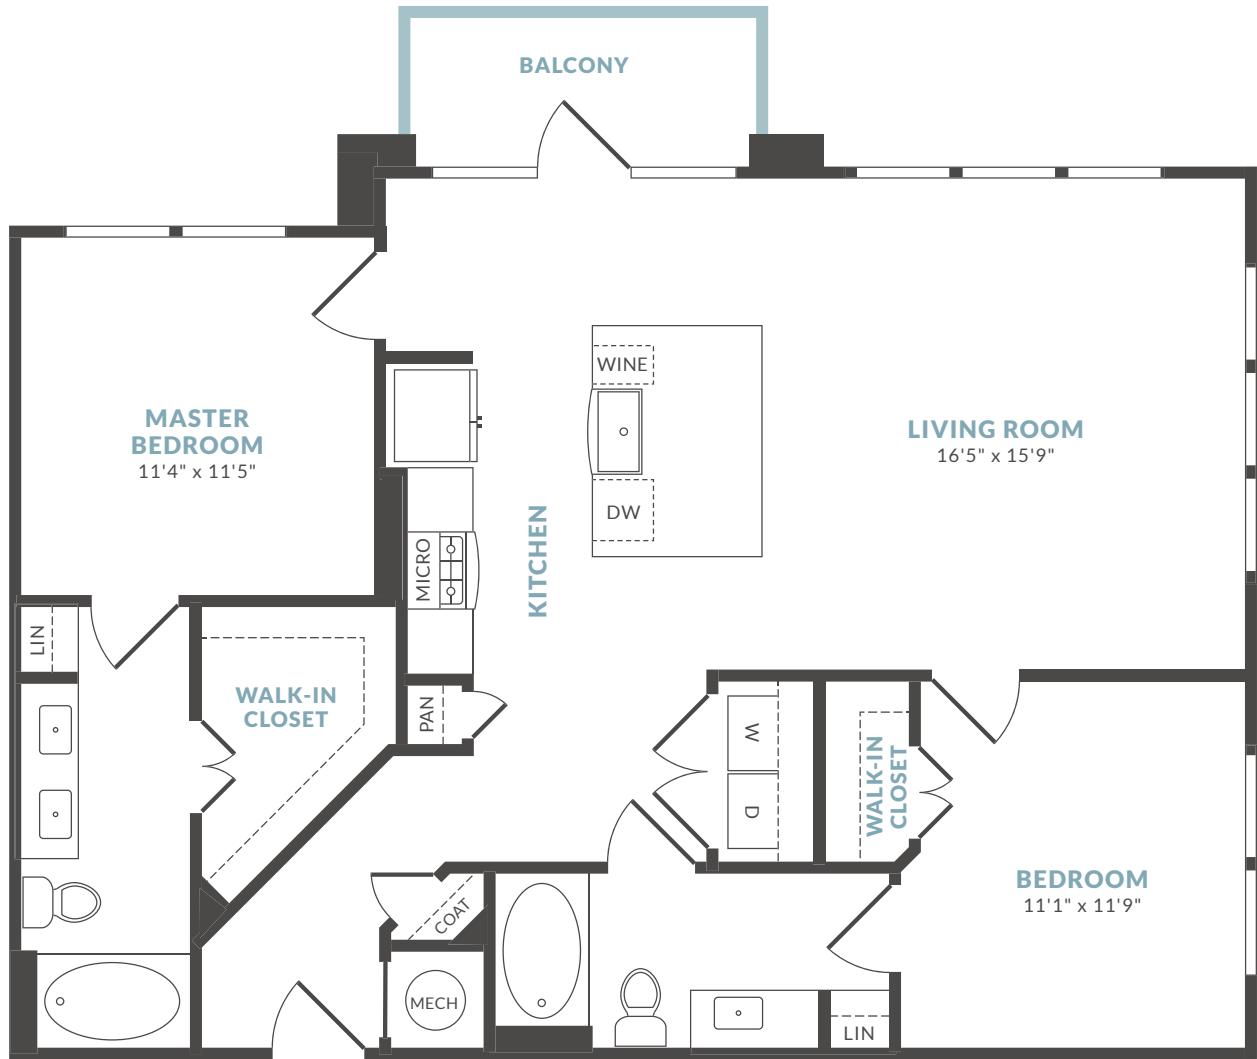

ALEXAN
RIVER OAKS

EST. 2020

ALEXANRIVEROAKS.COM

B2, B2-ALT

B4

2 BEDROOM
2 BATHROOM
1,151 S.F.

Rent/Mo _____

Deposit _____

Not all homes have a balcony or patio and sizes may vary. Interior layout may vary by home. Interior layout varies to accommodate accessible features. Floor plan is an artist's rendering and may not be to scale. Square footage is approximate and may vary by unit. Availability and pricing subject to change. See an office representative for details.