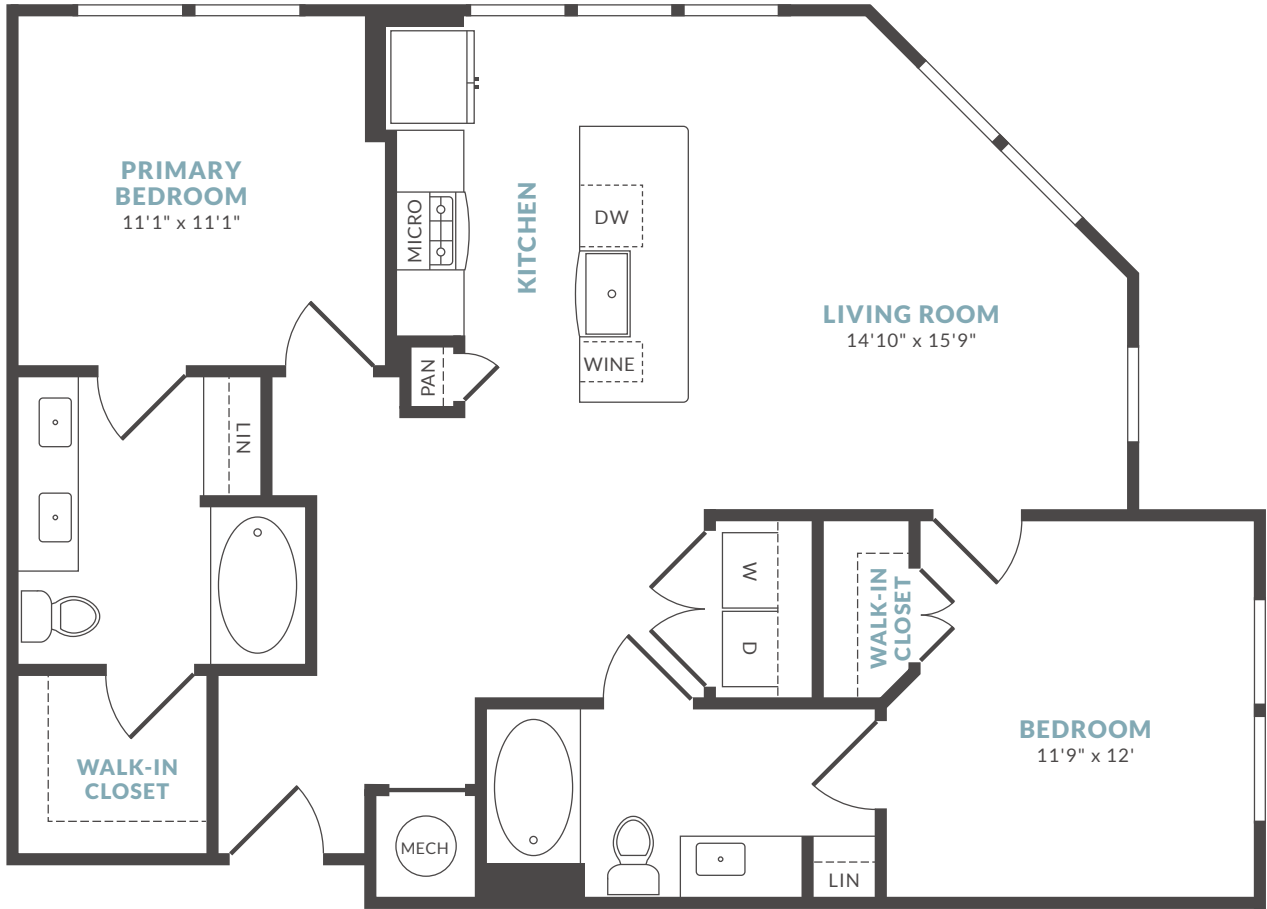

ALEXAN
RIVER OAKS

EST. 2020

ALEXANRIVEROAKS.COM

B1

B1

2 BEDROOM
2 BATHROOM
1,054 S.F.

Rent/Mo _____

Deposit _____

Not all homes have a balcony or patio and sizes may vary. Interior layout may vary by home. Interior layout varies to accommodate accessible features. Floor plan is an artist's rendering and may not be to scale. Square footage is approximate and may vary by unit. Availability and pricing subject to change. See an office representative for details.