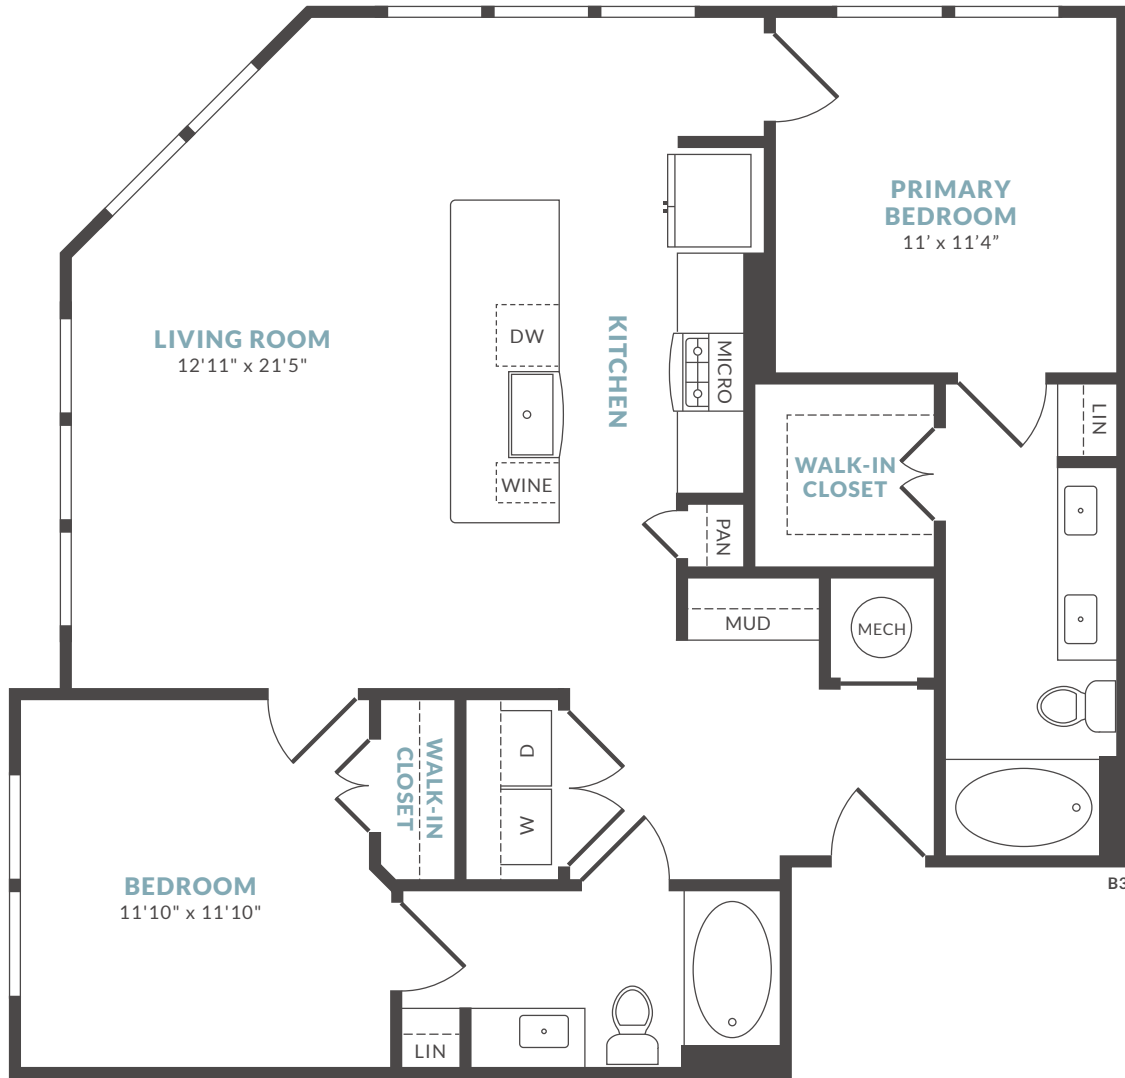

ALEXAN
RIVER OAKS

EST. 2020

ALEXANRIVEROAKS.COM

B2

2 BEDROOM
2 BATHROOM
1,100 S.F.

Rent/Mo _____

Deposit _____

Not all homes have a balcony or patio and sizes may vary. Interior layout may vary by home. Interior layout varies to accommodate accessible features. Floor plan is an artist's rendering and may not be to scale. Square footage is approximate and may vary by unit. Availability and pricing subject to change. See an office representative for details.