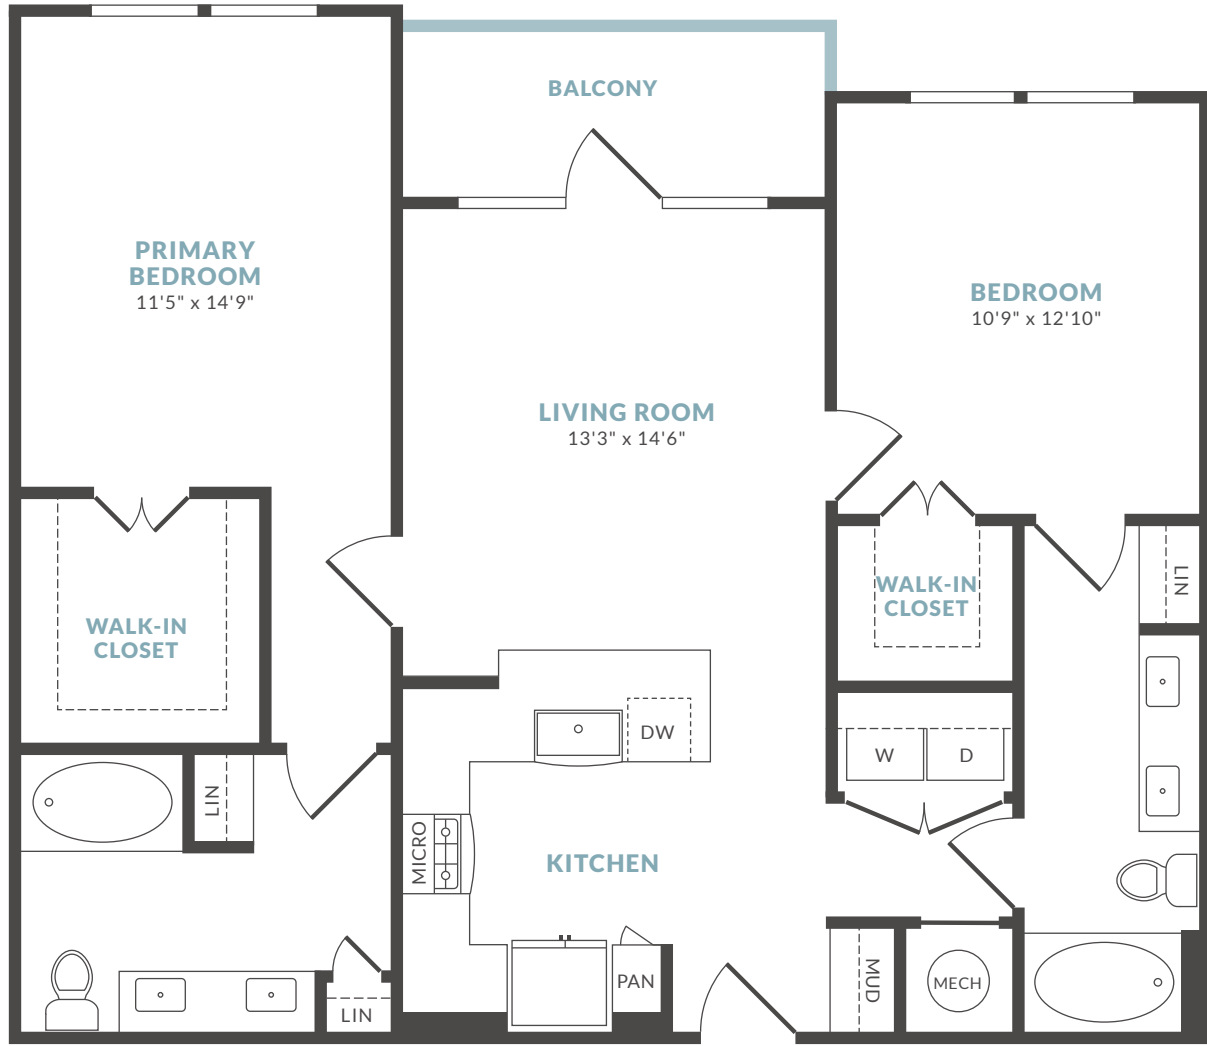

ALEXAN
RIVER OAKS

EST. 2020

ALEXANRIVEROAKS.COM

B4, B4 (TYPE-A)

B3

2 BEDROOM
2 BATHROOM
1,127 S.F.

Rent/Mo _____

Deposit _____

Not all homes have a balcony or patio and sizes may vary. Interior layout may vary by home. Interior layout varies to accommodate accessible features. Floor plan is an artist's rendering and may not be to scale. Square footage is approximate and may vary by unit. Availability and pricing subject to change. See an office representative for details.