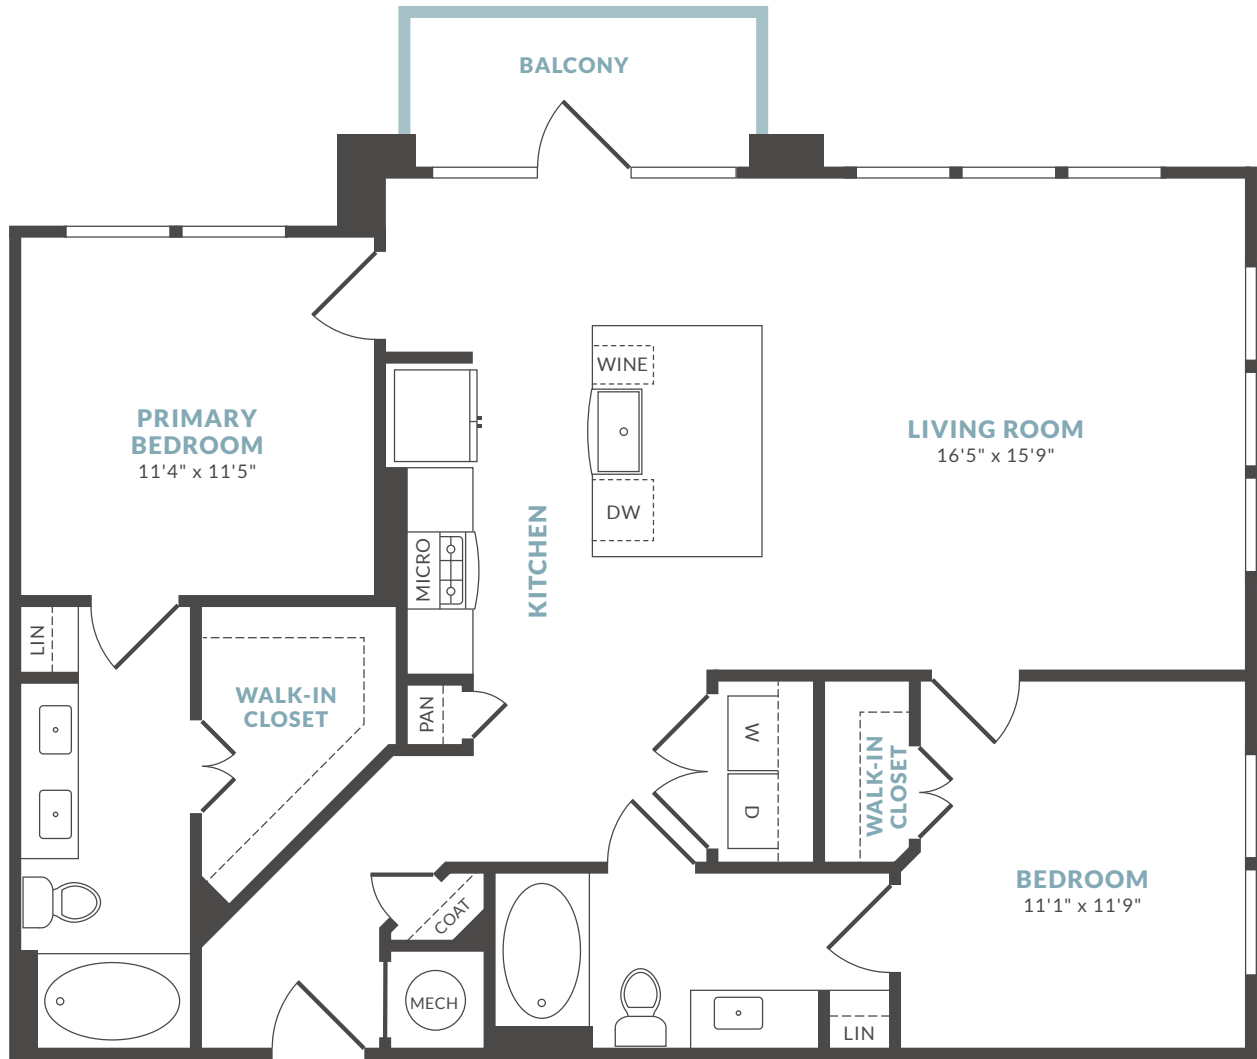

ALEXAN  
RIVER OAKS

EST. 2020

ALEXANRIVEROAKS.COM

B2, B2-ALT

B4

2 BEDROOM  
2 BATHROOM  
1,151 S.F.

Rent/Mo \_\_\_\_\_

Deposit \_\_\_\_\_

Not all homes have a balcony or patio and sizes may vary. Interior layout may vary by home. Interior layout varies to accommodate accessible features. Floor plan is an artist's rendering and may not be to scale. Square footage is approximate and may vary by unit. Availability and pricing subject to change. See an office representative for details.