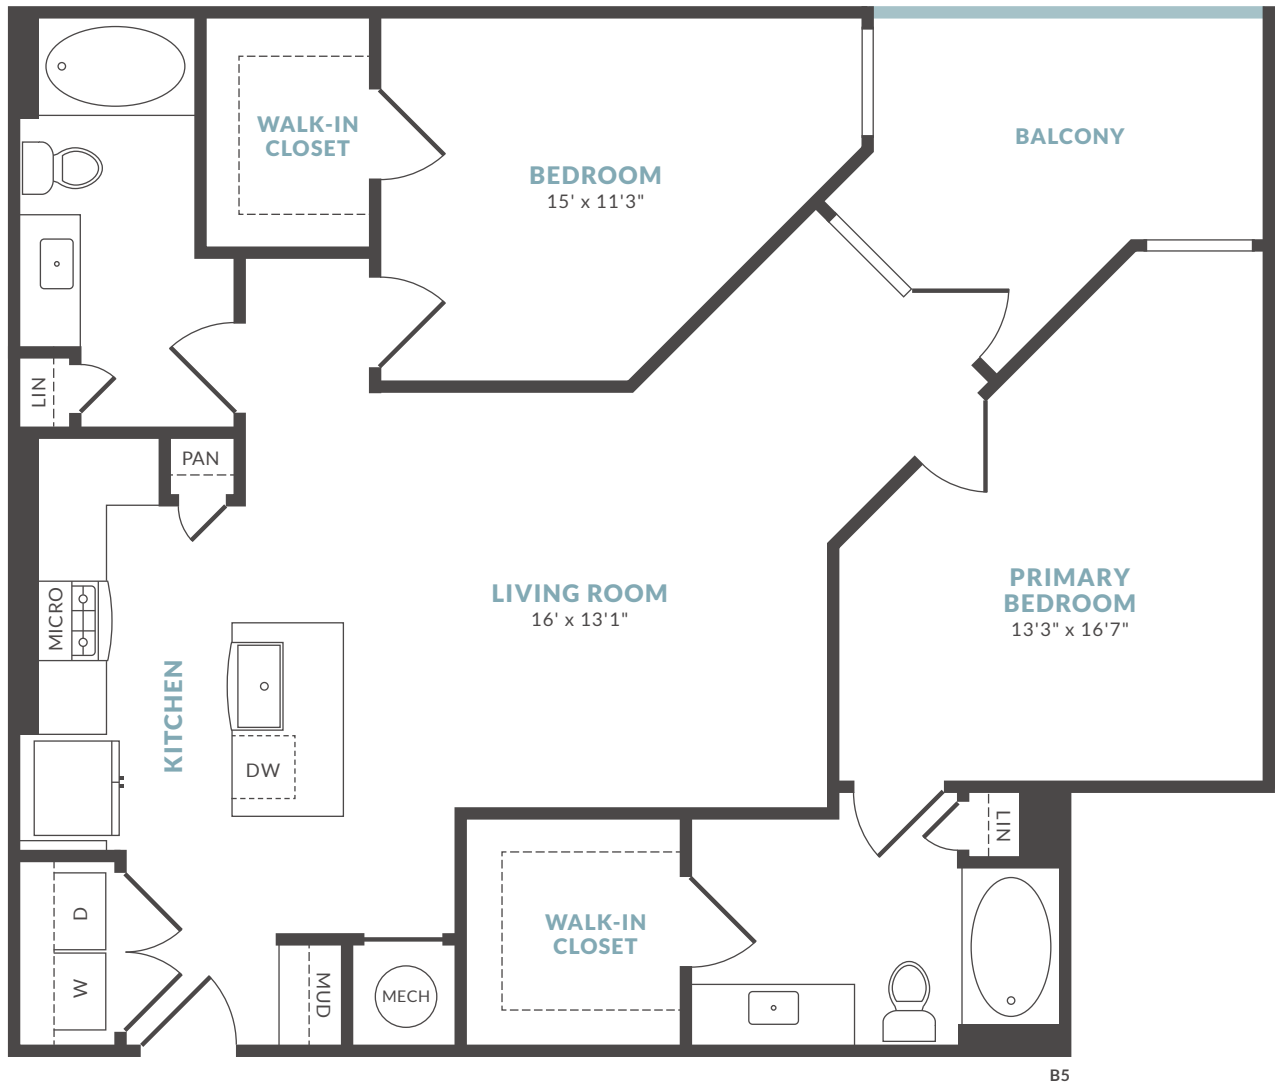

ALEXAN
RIVER OAKS

EST. 2020

ALEXANRIVEROAKS.COM

B5

B5

2 BEDROOM
2 BATHROOM
1,152 S.F.

Rent/Mo _____

Deposit _____

Not all homes have a balcony or patio and sizes may vary. Interior layout may vary by home. Interior layout varies to accommodate accessible features. Floor plan is an artist's rendering and may not be to scale. Square footage is approximate and may vary by unit. Availability and pricing subject to change. See an office representative for details.